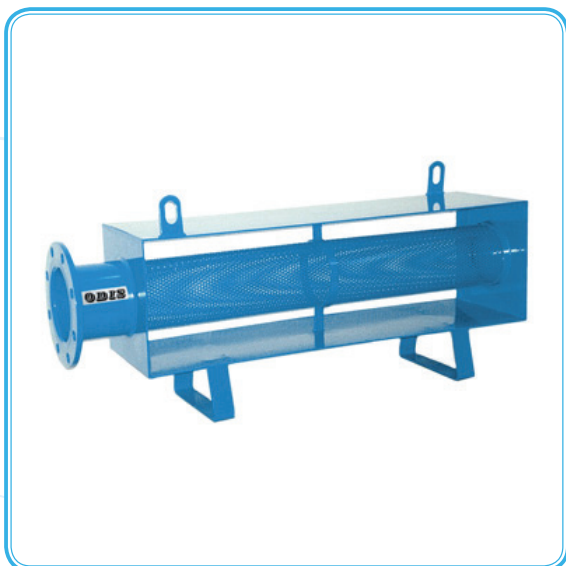

STRAINERS | SUBMERSIBLE STRAINERS

SERIES 182 WATER INTAKE STRAINER

Outlet Diameter

100 mm / 4"

150 mm / 6"

200 mm / 8"

250 mm / 10"

300 mm / 12"

Name Series	182 Water Intake Strainer
Application	Screen Filtration
Outlet Diameter	100 mm / 4"
End Connection Type	Flange
Operation	Manual
PDF	Series 182